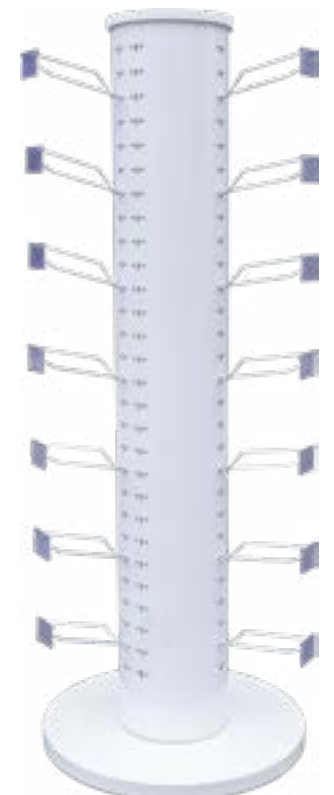

GIFT BAG STAND
Size: 700 x 1680 x 700 mm
stand for gift bags

OS0069