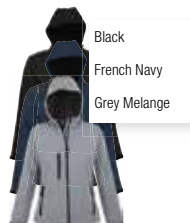

SIZES

S	M	L	XL	2XL
64/47	66/50	68/53	70/56	72/59

S-2XL: 10;

6 Colors

S-2XL

Black
French Navy
Grey Melange

Pepper Red
Royal Blue
White

SO46602